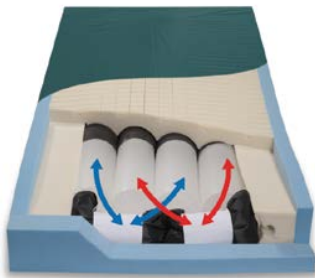

## Four Options for Weights up to 1000 lbs.

**PressureGuard Easy Air® XL** low air loss/alternating pressure mattress system  
(see page 4 and 5 for series description)

Part#	Description	Weight limit
L8042XL-29	Easy Air XL system, 80"L x 42"W x 7"H	1000 lbs.
L8048XL-29	Easy Air XL system, 80"L x 48"W x 7"H	1000 lbs.
* L8053XL-29	Easy Air XL system, 80"L x 53"W x 7"H	1000 lbs.
* L8442XL-29	Easy Air XL system, 84"L x 42"W x 7"H	1000 lbs.
* L8448XL-29	Easy Air XL system, 84"L x 48"W x 7"H	1000 lbs.
* L8453XL-29	Easy Air XL system, 84"L x 53"W x 7"H	1000 lbs.
8300	Easy Air XL Bariatric Control Unit Only	

**PressureGuard® Bariatric APM** alternating pressure air mattress system  
(see page 10 for product description)

Part#	Description	Weight limit
AP8042-29	Bariatric APM, 80"L x 42"W x 7"H	750 lbs.
AP8048-29	Bariatric APM, 80"L x 48"W x 7"H	750 lbs.
AP8054-29	Bariatric APM, 80"L x 54"W x 7"H	750 lbs.
* AP8442-29	Bariatric APM, 84"L x 42"W x 7"H	750 lbs.
* AP8448-29	Bariatric APM, 84"L x 48"W x 7"H	750 lbs.
* AP8454-29	Bariatric APM, 84"L x 54"W x 7"H	750 lbs.
7500	Bariatric APM Control Unit Only	

**PressureGuard CFT®** non-powered treatment mattress system  
(see page 11 for product description)

Part#	Description	Weight limit
CF8042-29	PressureGuard CFT, 80"L x 42"W x 7"H	750 lbs.
CF8048-29	PressureGuard CFT, 80"L x 48"W x 7"H	750 lbs.
CF8054-29	PressureGuard CFT, 80"L x 54"W x 7"H	750 lbs.
* CF8442-29	PressureGuard CFT, 84"L x 42"W x 7"H	750 lbs.
* CF8448-29	PressureGuard CFT, 84"L x 48"W x 7"H	750 lbs.
* CF8454-29	PressureGuard CFT, 84"L x 54"W x 7"H	750 lbs.